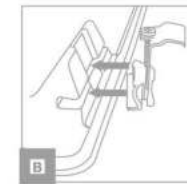

Place the sink and check for level.

Use screwdriver to secure the sink

Under mount Installation

Be sure to wear personal safety devices such as safety goggles at all times.

Use paper template and physical sink to draw the cutout outline.

Apply Silicon Along The Sink Edge.
Do Not Use Epoxy.

Apply silicone along the cutting edge.

Secure the clips.

Flush mount / Drop-in Installation

Be sure to wear personal safety devices such as safety goggles at all times.

- Check your sink clips type.
- Type A or Type B.
- Places note that the mounting clips fit for the counter top depth from 30mm/1.18in to 40mm/1.57in. (If the counter top depth is smaller than 30mm/1.18in, please add a piece to make up to appropriate depth.) Mounting and fastening clips.