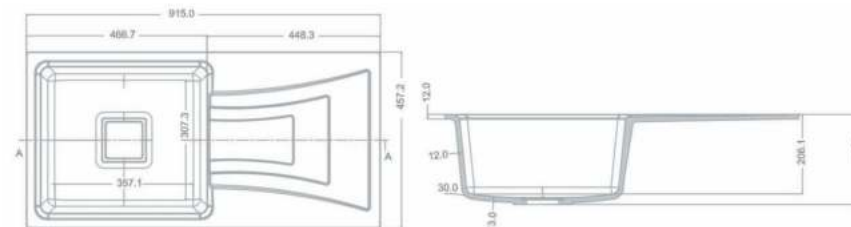

Size

24"x18"x9" inch | 610x458x226mm

FINISH

GRANITE-6750/- | METALLIC-8350/-

WEIGHT

12 Kg. (Approx)

DIMENSION

COLOUR

12mm

Size

34 x19.5"x8.5" inch | 850x485x215mm

FINISH

GRANITE 13550/- | METALLIC-16050/-

WEIGHT

22 Kg. (Approx)

DIMENSION

36"x18"x8.5" inch | 900x450x215mm

FINISH

GRANITE 12300/- | METALLIC-14500/-

WEIGHT

18.5 Kg. (Approx)

DIMENSION

www.titanceramics.in

COLOUR

SPARKLE SERIES (Metallic)

COSMIC SERIES (Granite)

PREVIEW OF
SAND MOON

SINGLE BOWL WITH DRAIN BOARD 36X18 (GLIT-BIANCO)

THICKNESS

 **10mm**

Size

36"x18"x8.5" inch | 915x450x208mm