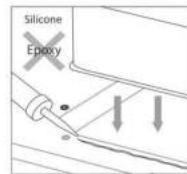

COSMIC IVORY

INSTALLATION

Top mount / Drop-in Installation

Be sure to wear personal safety devices such as safety goggles at all times.

Using paper template and physical sink to draw the cutout outline.

Apply silicone along the edge and cutting section. (We suggest using brush to apply silicone to the cutting section.)

Place the sink and check for level.

Use screwdriver to secure the sink

Under mount Installation

Be sure to wear personal safety devices such as safety goggles at all times.

Use paper template and physical sink to draw the cutout outline.

Apply Silicon Along The Sink Edge.
Do Not Use Epoxy.

Apply silicone along the cutting edge.

Secure the clips.

Flush mount / Drop-in Installation

Be sure to wear personal safety devices such as safety goggles at all times.

- Check your sink clips type.
- Type A or Type B.
- Places note that the mounting clips fit for the counter top depth from 30mm/1.18in to 40mm/1.57in. (If the counter top depth is smaller than 30mm/1.18in, please add a piece to make up to appropriate depth.) Mounting and fastening clips.