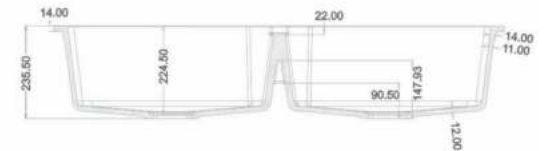

DOUBLE BOWL 45x20 (SAND CHOCO)

THICKNESS

12mm

Size

45"x20"x8.5" inch | 1150x495x215mm

FINISH

GRANITE-21315/- | METALLIC-23750/-

WEIGHT

30.5 Kg. (Approx)

DIMENSION

www.titanceramics.in

COLOUR

SPARKLE SERIES (Metallic)

COSMIC SERIES (Granite)