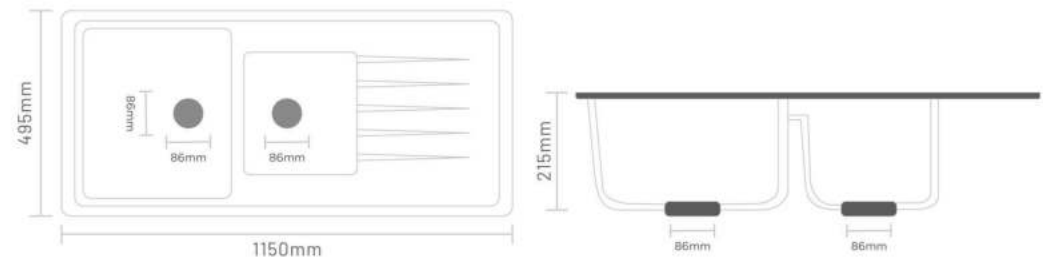

PREVIEW OF
SAND PLUTO

DOUBLE BOWL 40x18 (GLIT-PLUTO)

THICKNESS
 **10mm**
Size

40"x18"x8.5" inch | 1010x450x210mm

FINISH

GRANITE 15100/- | METALLIC-18300/-

WEIGHT

21 Kg. (Approx)

DIMENSION

www.titanceramics.in
COLOUR
SPARKLE SERIES (Metallic)

COSMIC SERIES (Granite)

PREVIEW OF
GLIT PLUTO

DOUBLE BOWL WITH DRAIN BOARD 40x18 (GLIT-CREMA)

THICKNESS

 **12mm**

Size

45"x20"x8.5" inch | 1150x495x215mm

FINISH

GRANITE-21315/- | METALLIC-23750/-

WEIGHT

21.5 Kg. (Approx)

DIMENSION

www.titanceramics.in

COLOUR

SPARKLE SERIES (Metallic)

COSMIC SERIES (Granite)

PREVIEW OF
GLIT CREMA

DOUBLE BOWL 45x20 (SAND CHOCO)

THICKNESS
 **12mm**
Size

45"x20"x8.5" inch | 1150x495x215mm

FINISH

GRANITE-21315/- | METALLIC-23750/-