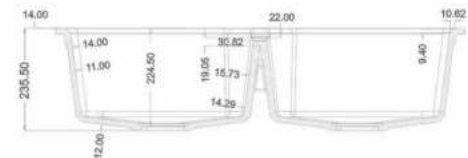

DOUBLE BOWL 37x18 (CHOCO BROWN)

THICKNESS

10mm

Size

37"x18"x8.5" inch | 925x450x215mm

FINISH

GRANITE 13750/- | METALLIC-16350/-

WEIGHT

22 Kg. (Approx)

DIMENSION