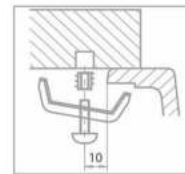

Secure the clips.