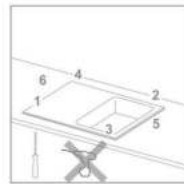

COSMIC IVORY

INSTALLATION

Top mount / Drop-in Installation

Be sure to wear personal safety devices such as safety goggles at all times.

Using paper template and physical sink to draw the cutout outline.

Apply silicone along the edge and cutting section. (We suggest using brush to apply silicone to the cutting section.)

Place the sink and check for level.

Use screwdriver to secure the sink

Under mount Installation

Be sure to wear personal safety devices such as safety goggles at all times.

Use paper template and physical sink to draw the cutout outline.