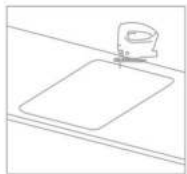

COSMIC IVORY

INSTALLATION

Top mount / Drop-in Installation

Be sure to wear personal safety devices such as safety goggles at all times.

Using paper template and physical sink to draw the cutout outline.

Apply silicone along the edge and cutting section. (We suggest using brush to apply silicone to the cutting section.)

Place the sink and check for level.

Use screwdriver to secure the sink

Under mount Installation

Be sure to wear personal safety devices such as safety goggles at all times.

Use paper template and physical sink to draw the cutout outline.