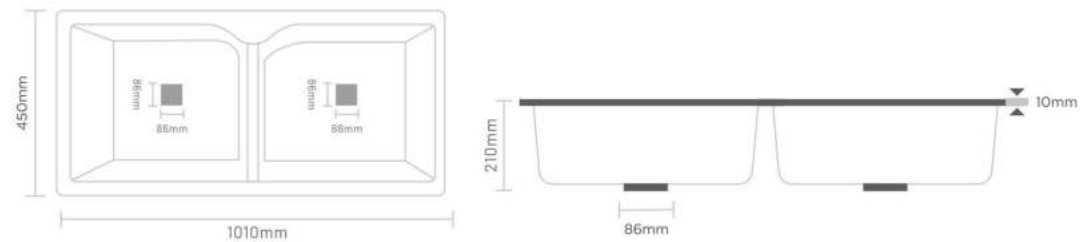

Size

24"x18"x9" inch | 610x458x226mm

FINISH

GRANITE-6750/- | METALLIC-8350/-

WEIGHT

12 Kg. (Approx)

DIMENSION

COLOUR

PREVIEW OF
SAND PLUTO

DOUBLE BOWL 40x18 (GLIT-PLUTO)

THICKNESS
 **10mm**
Size

40"x18"x8.5" inch | 1010x450x210mm

FINISH

GRANITE 15100/- | METALLIC-18300/-

WEIGHT

21 Kg. (Approx)

DIMENSION

www.titanceramics.in
COLOUR
SPARKLE SERIES (Metallic)

COSMIC SERIES (Granite)

PREVIEW OF
GLIT PLUTO

DOUBLE BOWL WITH DRAIN BOARD 40x18 (GLIT-CREMA)

THICKNESS

 **12mm**

Size

45"x20"x8.5" inch | 1150x495x215mm

FINISH

GRANITE-21315/- | METALLIC-23750/-

WEIGHT

21.5 Kg. (Approx)

DIMENSION

www.titanceramics.in

COLOUR