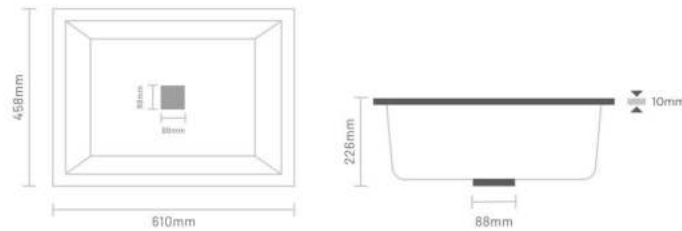

THICKNESS

 **10mm**

Size

21"x18"x9" inch | 534x458x226mm

FINISH

GRANITE-6450/- | METALLIC-7600/-

WEIGHT

10.5 Kg. (Approx)

Size

24"x18"x9" inch | 610x458x226mm

FINISH

GRANITE-6750/- | METALLIC-8350/-

WEIGHT

12 Kg. (Approx)

DIMENSION

COLOUR

SPARKLE SERIES (Metallic)

COSMIC SERIES (Granite)

PREVIEW OF
SAND CHOCO

SINGLE BOWL 31x18 (SAND ROSA)

THICKNESS
 **12mm**
Size

31"x18"x8.5" inch | 775x450x215mm

FINISH

GRANITE-12875/- | METALLIC-15760/-

12mm

Size

34 x19.5"x8.5" inch | 850x485x215mm

FINISH

GRANITE 13550/- | METALLIC-16050/-

WEIGHT

22 Kg. (Approx)

DIMENSION