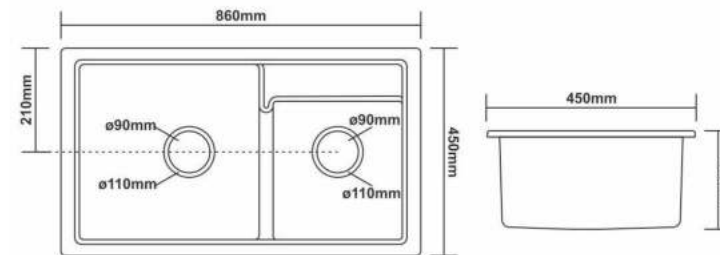

DIMENSION

COLOUR

SPARKLE SERIES (Metallic)

COSMIC SERIES (Granite)