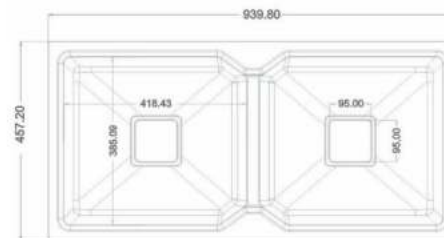

DOUBLE BOWL 37x18 (CHOCO BROWN)

THICKNESS

10mm

Size

37"x18"x8.5" inch | 925x450x215mm

FINISH

GRANITE 13750/- | METALLIC-16350/-

WEIGHT

22 Kg. (Approx)

DIMENSION