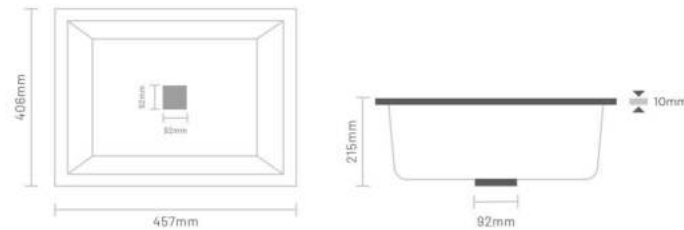

DIMENSION

www.titanceramics.in

COLOUR

SPARKLE SERIES (Metallic)

COSMIC SERIES (Granite)