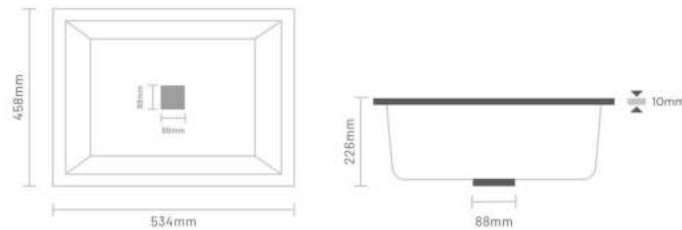

DIMENSION

COLOUR

SPARKLE SERIES (Metallic)

COSMIC SERIES (Granite)