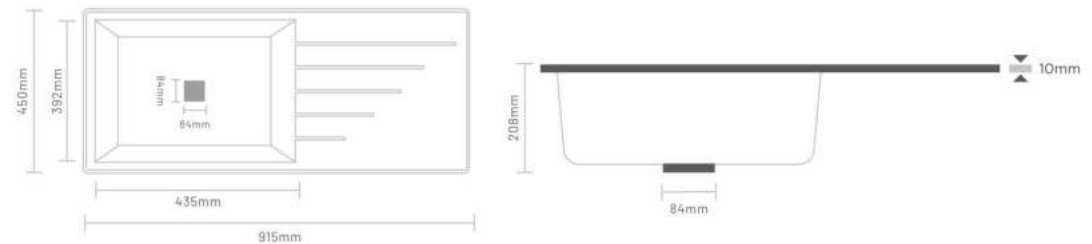

SINGLE BOWL WITH DRAIN BOARD 36X18 (GLIT-BIANCO)

THICKNESS

10mm

Size

36"x18"x8.5" inch | 915x450x208mm

FINISH

GRANITE-12300/- | METALLIC-14500/-

WEIGHT

16 Kg. (Approx)

DIMENSION

www.titanceramics.in

COLOUR

SPARKLE SERIES (Metallic)

COSMIC SERIES (Granite)