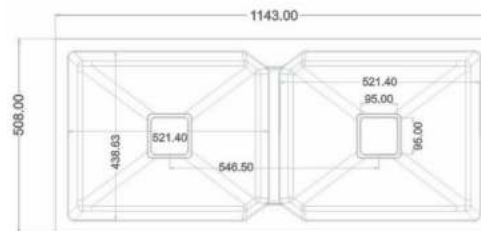

DOUBLE BOWL 45x20 (SAND CHOCO)

THICKNESS

12mm

Size

45"x20"x8.5" inch | 1150x495x215mm

FINISH

GRANITE-21315/- | METALLIC-23750/-

WEIGHT

30.5 Kg. (Approx)

DIMENSION

www.titanceramics.in

COLOUR

SPARKLE SERIES (Metallic)

COSMIC SERIES (Granite)