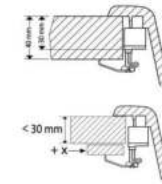

Place the sink and check for level.

Use screwdriver to secure the sink

Under mount Installation

Be sure to wear personal safety devices such as safety goggles at all times.

Use paper template and physical sink to draw the cutout outline.

Apply Silicon Along The Sink Edge.
Do Not Use Epoxy.

Apply silicone along the cutting edge.

Secure the clips.

Flush mount / Drop-in Installation

Be sure to wear personal safety devices such as safety goggles at all times.

- Check your sink clips type.
- Type A or Type B.
- Places note that the mounting clips fit for the counter top depth from 30mm/1.18in to 40mm/1.57in. (If the counter top depth is smaller than 30mm/1.18in, please add a piece to make up to appropriate depth.) Mounting and fastening clips.