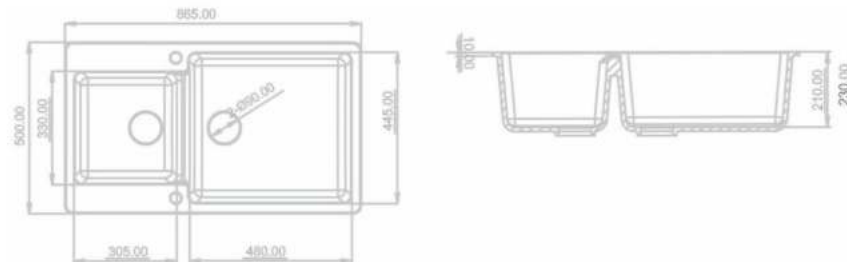

Size

24"x18"x9" inch | 610x458x226mm

FINISH

GRANITE-6750/- | METALLIC-8350/-

WEIGHT

12 Kg. (Approx)

DIMENSION

COLOUR

WEIGHT

16 Kg. (Approx)

DIMENSION

COLOUR
SPARKLE SERIES (Metallic)

COSMIC SERIES (Granite)

PREVIEW OF
SAND ROSA

DOUBLE BOWL 31x20 (SAND BIANCO)

THICKNESS

12mm

Size

34 x19.5"x8.5" inch | 850x485x215mm

FINISH

GRANITE 13550/- | METALLIC-16050/-

WEIGHT

22 Kg. (Approx)

DIMENSION

36"x18"x8.5" inch | 900x450x215mm

FINISH

GRANITE 12300/- | METALLIC-14500/-

WEIGHT

18.5 Kg. (Approx)

DIMENSION

www.titanceramics.in

COLOUR